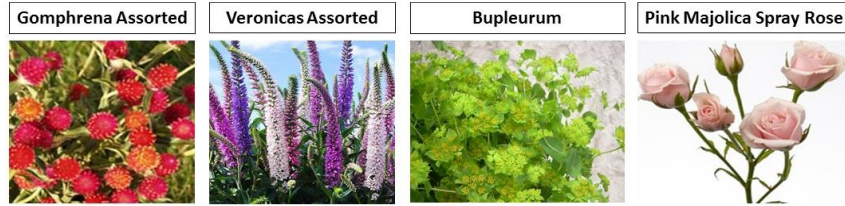

**Botanica,LLC Price List for July 29th to August 2nd 2019**  
**972-313-9445 1-800-569-7004 Cut off time: Thursday 3 pm**

	<b>Prebook</b>	<b>Qty Break</b>	
<b>Alstroemerias</b>			
Alstroemeria Perfecta (Ask your sales rep for colors or varieties available)	7.82	7.41	x 5
Alstroemeria Super Select (Ask your sales rep for colors or varieties available)	6.68	6.33	x 5
<b>Gerber</b>	<b>Prebook</b>	<b>Qty Break</b>	
Gerber-Mini (Assorted, 10-Stem Trays)	0.90	0.85	x 5
Gerber-Mini (Hot Pink, Pink, Red, White, Yellow, Orange)	0.90	0.85	x 5
Gerber Regular ( By the bunch Assorted) (10-Stems Bunch)	12.20	11.55	x 5
Gerber-Large (Assorted, 10-Stem Trays)	1.64	1.55	x 5
Gerber-Large (Hot Pink, Light Pink, Pink, Orange, Peach, Yellow, Red, White)	1.71	1.62	x 5
<b>Chrysanthemums</b>	<b>Prebook</b>	<b>Qty Break</b>	
Bon Bons Assorted	5.03	4.76	x 5
Cremons (Lavender, Purple, Red, White, Yellow)	7.53	7.14	x 5
Football Mums (Lavender, Purple, White, Yellow)	10.85	10.28	x 5
Spider Mum (Lavender, Yellow, Green, White)	7.22	6.84	x 5
Button (Green, Lavender, Purple, White, Yellow), Viking	4.04	3.83	x 5
Daisy, Cushion (Lavender, Red, Green, Yellow, Pink, Purple, Orinoco, White), Athos	3.73	3.54	x 5
Sunflower White Medium	18.74	17.76	x 5
Sunflower Yellow Large	17.38	16.46	x 5
Sunflower Yellow Regular Premium Medium (10 Stems)	13.75	13.02	x 5
Sunflower Yellow Regular Standard Medium (10 Stems)	11.67	11.06	x 5
Sunflower Yellow Sunbeam Medium	16.22	15.36	x 5
Sunflower Yellow Small (10 Stems)	10.85	10.28	x 5
<b>Delphinium</b>	<b>Prebook</b>	<b>Qty Break</b>	
Larkspur (Lavender, Light Pink, Pink, Purple, White)	9.22	8.73	x 5
Delphinium Belladonna Dark Blue and Volkenfrieden Short	10.74	10.18	x 5
Delphinium Belladonna Dark Blue, Light Blue and White Tall	16.21	15.36	x 5
Delphinium Belladonna Light Blue Short	12.74	12.07	x 5
Delphinium Hybrid (Dark Blue, Lavender, Light Blue, White, Red, Purple)	15.91	15.08	x 5
Delphinium Volkenfreiden Electric Blue Tall	15.92	15.08	x 5
<b>Dry Items</b>	<b>Prebook</b>	<b>Qty Break</b>	
Dry Bunny Tail	9.20	8.71	x 5
Dry Lavender Blue	9.05	8.58	x 5
Dry Pampa Grass	12.89	12.21	x 5
Dry White Oat White	10.50	9.95	x 5
Dry Thistle White	17.51	16.59	x 5
<b>Fillers</b>	<b>Prebook</b>	<b>Qty Break</b>	
Aster Matsumoto (Hot Pink, Purple, Red, Pink)	7.91	7.50	x 5
Aster Monte Cassino (Lavender, Purple, White)	5.12	4.85	x 5
Aster Solidago Estelle Cream Tall	5.81	5.51	x 5
Aster Solidago Morning Glory	10.45	9.90	x 5
Aster Solidago Tall	4.93	4.67	x 5
Gypsophila Magnet (LIMITED)	8.51	8.06	x 5
Gypsophila Million Star	8.68	8.23	x 5
Gypsophila New Love	9.06	8.59	x 5
Gypsophila Xcellence	8.89	8.42	x 5
Limonium Blue Stream	8.58	8.13	x 5
Limonium Main Blue Tall	8.72	8.26	x 5
Statice Seafoam	8.82	8.36	x 5
Super Lady (Pink, White)	6.99	6.62	x 5
Limonium Statice Assorted Tall	6.03	5.72	x 5
Astilbe (Cream, Light Pink, Pink, Red)	9.46	8.96	x 5
Bupleurum	9.39	8.89	x 5
Dusty Miller Medium	9.60	9.09	x 5
Dusty Miller Short	7.96	7.54	x 5
Dusty Miller Tall	11.63	11.02	x 5
Dusty Miller Short Lacey	8.65	8.19	x 5
Hypericum (Burgundy, Pink, Brown, Orange, Peach, Red, White, Green)	8.65	8.19	x 5
Rice Flower Pink	11.68	11.06	x 5
Wax Hybrid (Pink, White)	14.08	13.34	x 5
Wax ( Lavender, Bicolor, Pink, Purple, White)	9.88	9.36	x 5
<b>Berries and Branches</b>	<b>Prebook</b>	<b>Qty Break</b>	
Huckleberry Red, Green	7.68	7.27	x 5
Berries Pepperberry Green Tall	7.71	7.31	x 5
Berries Pepperberry Hanging Red Tall	9.08	8.60	x 5
Branches Birch Natural Medium	10.61	10.06	x 5
Branches Manzanita Green Medium (36in)	19.59	18.56	x 5
Branches Cotton Small	8.22	7.79	x 5
Branches Curly Willow / Long Brown Tall	17.83	16.89	x 5