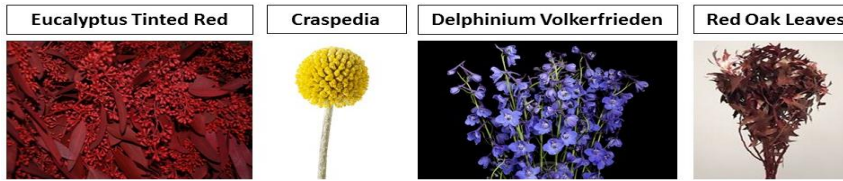

Botanica,LLC Price List for September 23rd to September 27th 2019
972-313-9445 1-800-569-7004 Cut off time: Thursday 3 pm

	Prebook	Qty Break	
Alstroemerias			
Alstroemeria Perfecta (Ask your sales rep for colors or varieties available)	7.70	7.30	x 5
Alstroemeria Super Select (Ask your sales rep for colors or varieties available)	6.84	6.48	x 5
Gerber			
Gerber-Mini (Assorted, 10-Stem Trays)	0.90	0.85	x 5
Gerber-Mini (Hot Pink, Pink, Red, White, Yellow, Orange)	0.89	0.85	x 5
Gerber Regular (By the bunch Assorted) (10-Stems Bunch)	10.77	10.21	x 5
Gerber-Large (Assorted, 10-Stem Trays)	1.64	1.55	x 5
Gerber-Large (Hot Pink, Light Pink, Pink, Orange, Peach, Yellow, Red, White)	1.63	1.55	x 5
Chrysanthemums			
Bon Bons Assorted	5.03	4.76	x 5
Cremons (Lavender, Purple, Red, White, Yellow)	7.26	6.88	x 5
Football Mums Bronze	12.22	11.57	x 5
Football Mums (Lavender, Purple, White, Yellow)	10.07	9.54	x 5
Spider Mum (Lavender, Yellow, Green, White)	7.20	6.82	x 5
Button (Green, Lavender, Purple, White, Yellow), Viking	4.01	3.80	x 5
Daisy, Cushion (Lavender, Red, Green, Yellow, Pink, Purple, Orinoco, White), Athos	3.87	3.66	x 5
Sunflower Large	17.20	16.29	x 5
Sunflower Yellow Regular Premium Medium (10 Stems)	14.04	13.30	x 5
Sunflower Yellow Regular Standard Medium (10 Stems)	11.67	11.06	x 5
Sunflower Red	14.33	13.57	x 5
Sunflower Ring of Fire	15.01	14.22	x 5
Sunflower Yellow Small (10 Stems)	10.85	10.28	x 5
Delphinium			
Larkspur (Lavender, Light Pink, Pink, Purple, White)	9.20	8.71	x 5
Delphinium Belladonna Dark Blue and Volkenfrieden Short	10.74	10.18	x 5
Delphinium Belladonna Dark Blue, Light Blue and White Tall	16.27	15.42	x 5
Delphinium Belladonna Light Blue Short	12.74	12.07	x 5
Delphinium Hybrid (Dark Blue, Lavender, Light Blue, White, Red, Purple)	16.00	15.16	x 5
Delphinium Volkenfreiden Electric Blue Tall	15.92	15.08	x 5
Dry Items			
Dry Bunny Tail	8.85	8.39	x 5
Dry Lavender Blue	9.05	8.58	x 5
Dry Pampa Grass	12.21	11.57	x 5
Dry White Oat White	10.21	9.68	x 5
Dry Thistle White	14.35	13.60	x 5
Fillers			
Aster Matsumoto (Hot Pink, Purple, Red, Pink)	9.59	9.08	x 5
Aster Monte Cassino (Lavender, Purple, White)	5.74	5.44	x 5
Aster Solidago Estelle Cream Tall	6.78	6.43	x 5
Aster Solidago Morning Glory	10.03	9.50	x 5
Aster Solidago Tinted	7.74	7.34	x 5
Aster Solidago Tall	4.22	4.00	x 5
Gypsophila Magnet (LIMITED)	8.51	8.06	x 5
Gypsophila Million Star	7.13	6.75	x 5
Gypsophila New Love	7.96	7.54	x 5
Gypsophila Xcellence	7.96	7.54	x 5
Limonium Blue Stream	8.58	8.13	x 5
Limonium Main Blue Tall	8.72	8.26	x 5
Statice Seafoam	8.01	7.59	x 5
Super Lady (Pink, White)	6.99	6.62	x 5
Limonium Statice Assorted Tall	6.03	5.72	x 5
Astilbe (Cream, Red)	21.81	20.66	x 5
Astilbe (Light Pink, Pink)	13.63	12.92	x 5
Bupleurum	9.01	8.53	x 5
Dusty Miller Medium	9.84	9.32	x 5
Dusty Miller Short	7.96	7.54	x 5
Dusty Miller Tall	11.63	11.02	x 5
Dusty Miller Short Lacey	9.12	8.64	x 5
Hypericum Burgundy, Brown	11.30	10.70	x 5
Hypericum (Pink, Orange, Peach, Red, White, Green)	10.21	9.68	x 5
Rice Flower Pink	11.68	11.06	x 5
Rice Flower White	22.40	21.22	x 5
Skimmia Assorted	8.57	8.12	x 5
Wax Hybrid (Pink, White)	14.08	13.34	x 5
Wax Tinted (Orange, Yellow)	10.96	10.39	x 5
Wax (Lavender, Pink, Purple, White)	10.03	9.50	x 5
Berries and Branches			
ChinaBerries	9.41	8.92	x 5
Datepalmberry	8.45	8.00	x 5
Huckleberry Red, Green	8.08	7.66	x 5
Nandina	8.96	8.49	x 5
Berries Pepperberry Green Tall	6.29	5.96	x 5
Berries Pepperberry Hanging Red Tall	9.08	8.60	x 5
Snowberry Pink	16.36	15.50	x 5