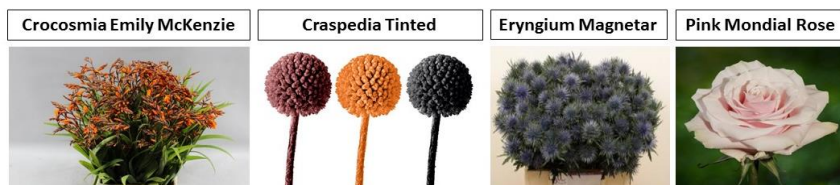

**Botanica,LLC Price List for October 7th to October 11st 2019**  
**972-313-9445 1-800-569-7004 Cut off time: Thursday 3 pm**

	<b>Prebook</b>	<b>Qty Break</b>		<b>Regular</b>
<b>Astroemerias</b>				
Astroemeria Perfecta (Ask your sales rep for colors or varieties available)	7.70	7.30 x	5	8.11
Astroemeria Super Select (Ask your sales rep for colors or varieties available)	6.84	6.48 x	5	7.20
<b>Gerber</b>				
Gerber-Mini (Assorted, 10-Stem Trays)	0.90	0.85 x	5	0.94
Gerber-Mini (Hot Pink, Pink, Red, White, Yellow, Orange)	0.89	0.85 x	5	0.94
Gerber Regular ( By the bunch Assorted) (10-Stems Bunch)	10.77	10.21 x	5	11.34
Gerber-Large (Assorted, 10-Stem Trays)	1.64	1.55 x	5	1.72
Gerber-Large (Hot Pink, Light Pink, Pink, Orange, Peach, Yellow, Red, White )	1.63	1.55 x	5	1.72
<b>Chrysanthemums</b>				
Bon Bons Assorted	5.03	4.76 x	5	5.29
Cremons (Lavender, Purple, Red, White, Yellow)	7.26	6.88 x	5	7.64
Football Mums Bronze	12.22	11.57 x	5	12.86
Football Mums (Lavender, Purple, White, Yellow)	10.07	9.54 x	5	10.60
Spider Mum (Lavender, Yellow, Green, White)	7.20	6.82 x	5	7.58
Button (Green, Lavender, Purple, White, Yellow), Viking	4.01	3.80 x	5	4.22
Daisy, Cushion (Lavender, Red, Green, Yellow, Pink, Purple, Orinoco, White), Athos	3.87	3.66 x	5	4.07
Sunflower Chocolate	15.83	14.99 x	5	16.66
Sunflower Large	17.20	16.29 x	5	18.10
Sunflower Yellow Regular Premium Medium (10 Stems)	14.04	13.30 x	5	14.78
Sunflower Yellow Regular Standard Medium (10 Stems)	11.67	11.06 x	5	12.29
Sunflower Red	14.33	13.57 x	5	15.08
Sunflower Ring of Fire	15.01	14.22 x	5	15.80
Sunflower Yellow Small (10 Stems)	10.85	10.28 x	5	11.42
<b>Delphinium</b>				
Larkspur (Lavender, Light Pink, Pink, Purple, White)	10.18	9.65 x	5	10.72
Delphinium Belladonna Dark Blue and Volkenfrieden Short	10.74	10.18 x	5	11.31
Delphinium Belladonna Dark Blue, Light Blue and White Tall	16.27	15.42 x	5	17.13
Delphinium Belladonna Light Blue Short	12.74	12.07 x	5	13.41
Delphinium Hybrid (Dark Blue, Lavender, Light Blue, White, Red, Purple)	16.00	15.16 x	5	16.84
Delphinium Volkenfrieden Electric Blue Tall	15.92	15.08 x	5	16.76
<b>Dry Items</b>				
Dry Bunny Tail	8.85	8.39 x	5	9.32
Dry Lavender Blue	9.05	8.58 x	5	9.53
Dry Pampa Grass	12.21	11.57 x	5	12.85
Dry White Oat White	10.21	9.68 x	5	10.75
Dry Thistle White	14.35	13.60 x	5	15.11
<b>Fillers</b>				
Aster Matsumoto (Hot Pink, Purple, Red, Pink)	9.66	9.15 x	5	10.17
Aster Monte Cassino (Lavender, Purple, White)	5.57	5.27 x	5	5.86
Aster Solidago Estelle Cream Tall	6.78	6.43 x	5	7.14
Aster Solidago Morning Glory	10.03	9.50 x	5	10.56
Aster Solidago Tinted	6.35	6.01 x	5	6.68
Aster Solidago Tall	4.22	4.00 x	5	4.44
Gypsophila Magnet (LIMITED)	8.51	8.06 x	5	8.96
Gypsophila Million Star	7.13	6.75 x	5	7.50
Gypsophila New Love	7.96	7.54 x	5	8.38
Gypsophila Xcellence	7.96	7.54 x	5	8.38
Limonium Blue Stream	8.58	8.13 x	5	9.03
Limonium Main Blue Tall	8.72	8.26 x	5	9.18
Statice Seafoam	8.01	7.59 x	5	8.43
Super Lady (Pink, White)	6.99	6.62 x	5	7.36
Limonium Statice Assorted Tall	6.03	5.72 x	5	6.35
Astilbe (Purple, Red)	21.03	19.93 x	5	22.14
Astilbe (Light Pink, Pink, White)	10.72	10.15 x	5	11.28
Bupleurum	9.97	9.44 x	5	10.49
Dusty Miller Medium	11.63	11.02 x	5	12.24
Dusty Miller Short	9.11	8.63 x	5	9.59
Dusty Miller Tall	13.70	12.98 x	5	14.42
Dusty Miller Short Lacey	9.22	8.73 x	5	9.70
Hypericum Burgundy, Brown	11.30	10.70 x	5	11.89
Hypericum (Pink, Orange, Peach, Red, White, Green)	13.43	12.73 x	5	14.14
Rice Flower Pink	11.68	11.06 x	5	12.29
Rice Flower White	18.51	17.53 x	5	19.48
Skimmia Assorted	8.57	8.12 x	5	9.02
Wax Tinted (Orange, Yellow)	10.57	10.02 x	5	11.13
Wax ( Lavender, Pink, Purple, White)	9.98	9.45 x	5	10.50
<b>Berries and Branches</b>				
Crab Apple Berries	13.78	13.05 x	5	14.50
Huckleberry Red, Green	6.78	6.43 x	5	7.14
Nandina	8.96	8.49 x	5	9.43
Berries Pepperberry Green Tall	6.29	5.96 x	5	6.62
Berries Pepperberry Hanging Red Tall	9.08	8.60 x	5	9.56
Pitto Orange	10.64	10.08 x	5	11.20
Privet Green	8.60	8.15 x	5	9.05