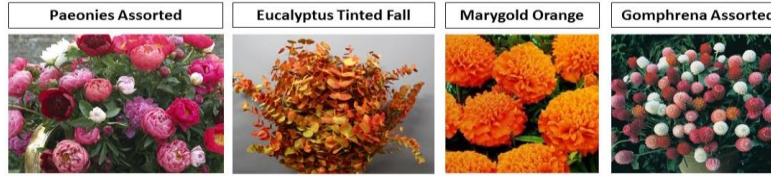

**Botanica,LLC Price List for October 28th to November 1st 2019**  
**972-313-9445 1-800-569-7004 Cut off time: Thursday 3 pm**

	<b>Prebook</b>	<b>Qty Break</b>	
<b>Alstroemerias</b>			
Alstroemeria Perfecta (Ask your sales rep for colors or varieties available)	7.70	7.30	x 5
Alstroemeria Super Select (Ask your sales rep for colors or varieties available)	6.62	6.27	x 5
<b>Gerber</b>	<b>Prebook</b>	<b>Qty Break</b>	
Gerber-Mini (Assorted, 10-Stem Trays)	0.90	0.85	x 5
Gerber-Mini (Hot Pink, Pink, Red, White, Yellow, Orange)	0.89	0.85	x 5
Gerber Regular ( By the bunch Assorted) (10-Stems Bunch)	10.77	10.21	x 5
Gerber-Large (Assorted, 10-Stem Trays)	1.64	1.55	x 5
Gerber-Large (Hot Pink, Light Pink, Pink, Peach, Yellow, Red, White )	1.63	1.55	x 5
Gerber-Large Burgundy, Orange	1.76	1.67	x 5
<b>Chrysanthemums</b>	<b>Prebook</b>	<b>Qty Break</b>	
Bon Bons Assorted	5.03	4.76	x 5
Cremons Bronze	7.92	7.51	x 5
Cremons (Lavender, Purple, Red, White, Yellow)	7.42	7.03	x 5
Football Mums Bronze	12.80	12.12	x 5
Football Mums (Lavender, Purple, White, Yellow)	10.07	9.54	x 5
Spider Mum (Lavender, Yellow, Green, White)	7.20	6.82	x 5
Button (Green, Lavender, Purple, White, Yellow, Viking)	4.01	3.80	x 5
Daisy, Cushion (Lavender, Red, Green, Yellow, Pink, Purple, Orinoco, White), Athos	3.87	3.66	x 5
Sunflower Chocolate	15.83	14.99	x 5
Sunflower Large	17.20	16.29	x 5
Sunflower Yellow Regular Premium Medium (10 Stems)	14.04	13.30	x 5
Sunflower Yellow Regular Standard Medium (10 Stems)	11.67	11.06	x 5
Sunflower Red	14.33	13.57	x 5
Sunflower Ring of Fire	15.01	14.22	x 5
Sunflower Yellow Small (10 Stems)	10.85	10.28	x 5
<b>Delphinium</b>	<b>Prebook</b>	<b>Qty Break</b>	
Larkspur (Lavender, Light Pink, Pink, Purple, White)	10.52	9.96	x 5
Delphinium Belladonna Dark Blue and Volkenfrieden Short	10.94	10.37	x 5
Delphinium Belladonna Dark Blue, Light Blue and White Tall	16.27	15.42	x 5
Delphinium Belladonna Light Blue Short	14.00	13.27	x 5
Delphinium Hybrid (Dark Blue, Lavender, Light Blue, White, Red, Purple)	16.00	15.16	x 5
Delphinium Volkenfrieden Electric Blue Tall	15.92	15.08	x 5
<b>Dry Items</b>	<b>Prebook</b>	<b>Qty Break</b>	
Dry Lavender Blue	8.08	7.65	x 5
Dry Pampa Grass	8.31	7.88	x 5
Dry White Oat White	10.21	9.68	x 5
Dry Thistle White	8.22	7.79	x 5
<b>Fillers</b>	<b>Prebook</b>	<b>Qty Break</b>	
Aster Matsumoto (Hot Pink, Purple, Red, Pink)	8.20	7.77	x 5
Aster Monte Cassino (Lavender, Purple, White)	4.20	3.98	x 5
Aster Solidago Estelle Cream Tall	6.50	6.16	x 5
Aster Solidago Morning Glory	9.93	9.41	x 5
Aster Solidago Tinted	6.37	6.03	x 5
Aster Solidago Tall	4.22	4.00	x 5
Gypsophila Maquet (LIMITED)	8.51	8.06	x 5
Gypsophila Million Star	7.13	6.75	x 5
Gypsophila New Love	7.96	7.54	x 5
Gypsophila Xcellence	7.96	7.54	x 5
Heather Erika Pink	8.85	8.39	x 5
Limonium Blue Stream	8.58	8.13	x 5
Limonium Main Blue Tall	8.72	8.26	x 5
Statice Seafoam	8.01	7.59	x 5
Super Lady (Pink, White)	6.99	6.62	x 5
Limonium Statice Assorted Tall	6.03	5.72	x 5
Astilbe Cream	38.95	36.90	x 5
Astilbe Red	33.31	31.55	x 5
Astilbe (Light Pink, Pink, Purple)	10.52	9.96	x 5
Bupleurum	9.56	9.05	x 5
Dusty Miller Medium	11.42	10.82	x 5
Dusty Miller Short	9.63	9.13	x 5
Dusty Miller Tall	14.79	14.01	x 5
Dusty Miller Short Lacey	9.22	8.73	x 5
Hypericum Burgundy, Brown	13.43	12.73	x 5
Hypericum (Pink, Orange, Peach, Red, White, Green)	11.30	10.70	x 5
Rice Flower Pink	11.88	11.26	x 5
Rice Flower White	13.38	12.67	x 5
Skimmia Assorted	8.57	8.12	x 5
Wax Tinted (Orange, Yellow)	10.75	10.19	x 5
Wax ( Lavender, Pink, Purple, White)	9.96	9.43	x 5
<b>Berries and Branches</b>	<b>Prebook</b>	<b>Qty Break</b>	
Crab Apple Berries	13.78	13.05	x 5
Huckleberry Red, Green	7.62	7.22	x 5
Ilex Small	12.66	12.00	x 5
Ilex Medium	17.69	16.76	x 5
Nandina	8.40	7.96	x 5
Berries Pepperberry Green Tall	5.61	5.32	x 5
Berries Pepperberry Hanging Red Tall	6.29	5.96	x 5
Pitto Orange	8.99	8.51	x 5