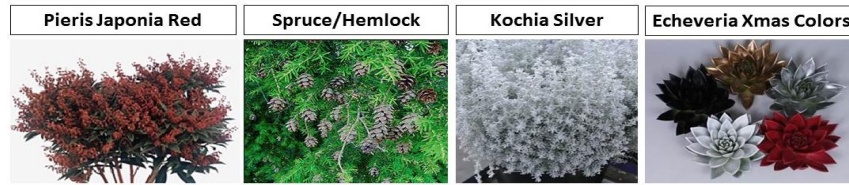

Botanica,LLC Price List for December 16th to December 20th 2019
972-313-9445 1-800-569-7004 Cut off time: Thursday 3pm

	Prebook	Qty Break		Regular
Astroemerias				
Astroemeria Perfecta (Ask your sales rep for colors or varieties available)	7.69	7.28 x	5	8.09
Astroemeria Perfecta (Red, White)	9.52	9.02 x	5	10.02
Astroemeria Super Select (Ask your sales rep for colors or varieties available)	6.86	6.50 x	5	7.22
Astroemeria Super Select (Red, White)	7.38	6.99 x	5	7.77
Gerber				
Gerber-Mini (Assorted, 10-Stem Trays)	0.90	0.85 x	5	0.94
Gerber-Mini (Hot Pink, Pink, Red, White, Yellow, Orange)	0.89	0.85 x	5	0.94
Gerber-Mini (Red, White)	1.44	1.37 x	5	1.52
Gerber Regular (By the bunch Assorted) (10-Stems Bunch)	10.77	10.21 x	5	11.34
Gerber-Large (Assorted, 10-Stem Trays)	1.64	1.55 x	5	1.72
Gerber-Large (Hot Pink, Light Pink, Pink, Peach, Yellow, Red, White)	1.63	1.55 x	5	1.72
Gerber-Large (Red, White)	2.34	2.21 x	5	2.46
Chrysanthemums				
Bon Bons Assorted	5.03	4.76 x	5	5.29
Cremons (Lavender, Purple, Red, White, Yellow)	5.84	5.54 x	5	6.15
Football Murms (Lavender, Purple, White, Yellow)	10.85	10.28 x	5	11.42
Spider Mum (Lavender, Yellow, Green, White)	7.20	6.82 x	5	7.58
Button (Green, Lavender, Purple, White, Yellow, Viking)	4.14	3.92 x	5	4.36
Daisy, Cushion (Lavender, Red, Green, Yellow, Pink, Purple, Orinoco, White), Athos	3.99	3.78 x	5	4.20
Sunflower Yellow Regular Premium Medium (10 Stems)	13.88	13.15 x	5	14.61
Sunflower Yellow Regular Standard Medium (10 Stems)	11.67	11.06 x	5	12.29
Sunflower Red	15.25	14.45 x	5	16.05
Sunflower Ring of Fire	13.30	12.60 x	5	14.00
Sunflower Yellow Small (10 Stems)	10.85	10.28 x	5	11.42
Delphinium				
Larkspur (Lavender, Light Pink, Pink, Purple, White)	11.74	11.12 x	5	12.38
Delphinium Belladonna Dark Blue and Volkenfrieden Short	10.74	10.18 x	5	11.31
Delphinium Belladonna Dark Blue, Light Blue and White Tall	16.27	15.42 x	5	17.13
Delphinium Belladonna Light Blue Short	11.70	11.09 x	5	12.32
Delphinium Hybrid (Dark Blue, Lavender, Light Blue, White, Red, Purple)	16.00	15.16 x	5	16.84
Delphinium Volkenfrieden Electric Blue Tall	15.92	15.08 x	5	16.76
Dry Items				
Dry Lavender Blue	8.56	8.11 x	5	9.01
Dry Bunny Tail	10.36	9.81 x	5	10.90
Dry Palm Spear Bleached	13.24	12.55 x	5	13.94
Dry Pres Fern Bleached	24.07	22.81 x	5	25.34
Dry Pampa Grass	8.31	7.88 x	5	8.75
Dry Wild Oat White	10.21	9.68 x	5	10.75
Dry Thistle White	16.57	15.70 x	5	17.44
Fillers				
Aster Matsumoto (Hot Pink, Purple, Red, Pink)	9.51	9.01 x	5	10.01
Aster Monte Cassino (Lavender, Purple, White)	4.20	3.98 x	5	4.42
Aster Solidago Estelle Cream Tall	6.50	6.16 x	5	6.84
Aster Solidago Morning Glory	9.93	9.41 x	5	10.45
Aster Solidago Tinted	4.47	4.23 x	5	4.70
Aster Solidago Tall	4.22	4.00 x	5	4.44
Gypsophila Magnet (LIMITED)	8.51	8.06 x	5	8.96
Gypsophila Million Star	6.71	6.35 x	5	7.06
Gypsophila New Love	7.34	6.96 x	5	7.73
Gypsophila With Glitter (Red, Silver, Golden)	7.95	7.53 x	5	8.37
Gypsophila Xcellence	7.75	7.34 x	5	8.16
Ginestra White	12.34	11.69 x	5	12.99
Ginestra Tinted	12.83	12.15 x	5	13.50
Limonium Blue Stream	8.58	8.13 x	5	9.03
Limonium Main Blue Tall	8.72	8.26 x	5	9.18
Statice Seafoam	8.01	7.59 x	5	8.43
Super Lady (Pink, White)	6.99	6.62 x	5	7.36
Statice Assorted	6.03	5.72 x	5	6.35
Astilbe White	33.70	31.92 x	5	35.47
Astilbe Light Pink	27.27	25.83 x	5	28.70
Astilbe Pink	20.84	19.75 x	5	21.94
Bupleurum	9.56	9.05 x	5	10.06
Dusty Miller Medium	10.59	10.04 x	5	11.15
Dusty Miller Short	9.02	8.54 x	5	9.49
Dusty Miller Tall	13.28	12.58 x	5	13.98
Dusty Miller Short Lacey	9.22	8.73 x	5	9.70
Hypericum Burgundy, Red, White	13.43	12.73 x	5	14.14
Hypericum (Pink, Orange, Peach, Green)	11.28	10.68 x	5	11.87
Kochia Silver	7.31	6.92 x	5	7.69
Rice Flower Pink	15.19	14.39 x	5	15.99
Skimmia Assorted	8.89	8.42 x	5	9.36
Wax Bicolor (Pink/White)	10.48	9.93 x	5	11.03
Wax Tinted (Orange, Yellow)	12.44	11.78 x	5	13.09
Wax (Pink, Purple, White)	12.15	11.51 x	5	12.79