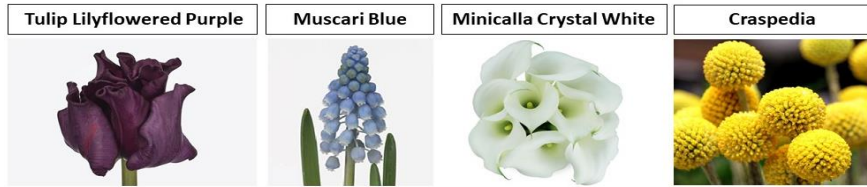

**Botanica,LLC Price List for March 2nd 2020 to March 6th 2020  
972-313-9445 1-800-569-7004 Cut off time: Thursday 3pm**

<b>Astroemerias</b>	<b>Prebook</b>	<b>Qty Break</b>	<b>Regular</b>
Astroemeria Perfecta (Ask your sales rep for colors or varieties available)	7.77	7.36 x	5 8.18
Astroemeria Perfecta (Red, White)	9.52	9.02 x	5 10.02
Astroemeria Super Select (Ask your sales rep for colors or varieties available)	6.86	6.50 x	5 7.22
Astroemeria Super Select (Red, White)	7.38	6.99 x	5 7.77
<b>Gerber</b>	<b>Prebook</b>	<b>Qty Break</b>	<b>Regular</b>
Gerber-Mini (Assorted, 10-Stem Trays)	0.90	0.85 x	5 0.94
Gerber-Mini (Hot Pink, Pink, Red, White, Yellow, Orange)	0.89	0.85 x	5 0.94
Gerber-Mini (Red, White)	1.44	1.37 x	5 1.52
Gerber Regular ( By the bunch Assorted) (10-Stems Bunch)	10.77	10.21 x	5 11.34
Gerber-Large (Assorted, 10-Stem Trays)	1.64	1.55 x	5 1.72
Gerber-Large (Hot Pink, Light Pink, Pink, Peach, Yellow, Red, White)	1.63	1.55 x	5 1.72
Gerber-Large (Red, White)	2.34	2.21 x	5 2.46
<b>Chrysanthemums</b>	<b>Prebook</b>	<b>Qty Break</b>	<b>Regular</b>
Bon Bons Assorted	5.03	4.76 x	5 5.29
Cremons (Lavender, Purple, Red, White, Yellow)	6.81	6.45 x	5 7.17
Football Mums (Lavender, Purple, White, Yellow)	10.85	10.28 x	5 11.42
Spider Mum (Lavender, Yellow, Green, White)	7.20	6.82 x	5 7.58
Button (Green, Lavender, Purple, White, Yellow), Viking	3.97	3.76 x	5 4.18
Daisy, Cushion (Lavender, Red, Green, Yellow, Pink, Purple, Orinoco, White), Athos	3.73	3.54 x	5 3.93
Sunflower Yellow Regular Premium Medium (10 Stems)	15.68	14.85 x	5 16.50
Sunflower Yellow Regular Standard Medium (10 Stems)	11.67	11.06 x	5 12.29
Sunflower Red	15.36	14.55 x	5 16.17
Sunflower Yellow Small (10 Stems)	10.85	10.28 x	5 11.42
<b>Delphinium</b>	<b>Prebook</b>	<b>Qty Break</b>	<b>Regular</b>
Larkspur (Lavender, Light Pink, Pink, Purple, White)	12.13	11.49 x	5 12.77
Delphinium Belladonna Dark Blue and Volkenfriedien Short	7.96	7.54 x	5 8.38
Delphinium Belladonna Dark Blue, Light Blue and White Tall	13.49	12.78 x	5 14.20
Delphinium Belladonna Light Blue Short	9.48	8.98 x	5 9.98
Delphinium Hybrid (Dark Blue, Lavender, Light Blue, White, Red, Purple)	12.66	12.00 x	5 13.33
Delphinium Volkenfriedien Electric Blue Tall	13.14	12.45 x	5 13.83
<b>Dry Items</b>	<b>Prebook</b>	<b>Qty Break</b>	<b>Regular</b>
Dry Amaranthus Hanging Bleached	25.13	23.81 x	5 26.45
Dry Lavender Blue	8.56	8.11 x	5 9.01
Dry Bunny Tail	10.74	10.18 x	5 11.31
Dry Craspedia Bleached	8.92	8.45 x	5 9.39
Dry Palm Spear Bleached	13.24	12.55 x	5 13.94
Dry Pampa Grass Brown	5.57	5.27 x	5 5.86
Dry Pennycress Bleached	17.93	16.98 x	5 18.87
Dry Pres Fern Bleached	24.07	22.81 x	5 25.34
Dry Ruskus Tinted Ask for colors available	8.85	8.39 x	5 9.32
Dry Scotch Broom White (Bleached)	8.08	7.65 x	5 8.50
Dry Wild Oat White	10.21	9.68 x	5 10.75
Dry Thistle White	16.57	15.70 x	5 17.44
<b>Fillers</b>	<b>Prebook</b>	<b>Qty Break</b>	<b>Regular</b>
Aster Matsumoto (Hot Pink, Purple, Red, Pink)	8.20	7.77 x	5 8.63
Aster Monte Cassino (Lavender, Purple, White)	4.08	3.86 x	5 4.29
Aster Solidago Estelle Cream Tall	6.50	6.16 x	5 6.84
Aster Solidago Morning Glory	9.93	9.41 x	5 10.45
Aster Solidago Tinted	4.47	4.23 x	5 4.70
Aster Solidago Tall	4.08	3.86 x	5 4.29
Gypsophila Magnet (LIMITED)	8.51	8.06 x	5 8.96
Gypsophila Million Star	6.71	6.35 x	5 7.06
Gypsophila New Love	7.34	6.96 x	5 7.73
Gypsophila Xcellence	7.75	7.34 x	5 8.16
Ginestra White	11.36	10.76 x	5 11.96
Ginestra Red, Yellow	12.34	11.69 x	5 12.99
Limonium Blue Stream	8.58	8.13 x	5 9.03
Limonium Main Blue Tall	8.72	8.26 x	5 9.18
Statice Seafoam	8.01	7.59 x	5 8.43
Super Lady (Pink, White)	6.99	6.62 x	5 7.36
Statice Assorted	6.03	5.72 x	5 6.35
Astilbe Cream	14.04	13.30 x	5 14.78
Astilbe Light Pink	20.25	19.19 x	5 21.32
Astilbe Pink	31.55	29.89 x	5 33.21
Bupleurum	9.56	9.05 x	5 10.06
Dusty Miller Medium	10.59	10.04 x	5 11.15
Dusty Miller Short	9.02	8.54 x	5 9.49
Dusty Miller Tall	13.28	12.58 x	5 13.98
Dusty Miller Short Lacey	11.16	10.58 x	5 11.75
Heather Melanthea	6.96	6.60 x	5 7.33
Heather White	11.48	10.87 x	5 12.08