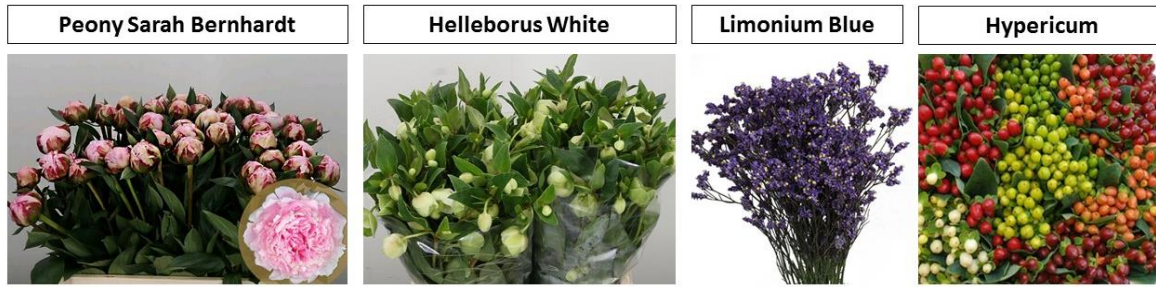

Botanica, LLC Price List for June 15th 2020 to June 19th 2020

972-313-9445 1-800-569-7004

Cut off time: Wednesday 4pm

Orders received after the cut off will be for Wednesday

	Prebook	Qty Break		
Alstroemerias				
Alstroemeria Perfecta (Ask your sales rep for colors or varieties available)	7.77	7.36 x		5
Alstroemeria Super Select (Ask your sales rep for colors or varieties available)	6.67	6.32 x		5
Gerber	Prebook	Qty Break		
Gerber-Mini (Assorted 25 Stems Trays)	0.82	0.77 x		120
Gerber-Large (Assorted, 20-Stem Trays)	1.14	1.08 x		150
Chrysanthemums	Prebook	Qty Break		
Cremons (Lavender, Purple, Red, White, Yellow)	7.03	6.66 x		5
Football Mums (Lavender, Purple, White, Yellow)	10.85	10.28 x		5
Spider Mum (Lavender, Yellow, Green, White)	7.20	6.82 x		5
Button (Green, Lavender, Purple, White, Yellow), Viking	4.09	3.87 x		5
Daisy, Cushion (Lavender, Red, Green, Yellow, Pink, Purple, Orinoco, White), Athos	3.99	3.78 x		5
Sunflower Yellow Premium (10 stems)	14.61	13.84 x		5
Sunflower Yellow Regular Standard Medium (10 Stems)	12.52	11.86 x		5
Delphinium	Prebook	Qty Break		
Larkspur (Pink, Purple, White)	8.63	8.17 x		5
Delphinium Belladonna Dark Blue Short	10.03	9.50 x		5
Delphinium Belladonna Dark Blue Tall	14.33	13.57 x		5
Delphinium Hybrid (Dark Blue, Lavender, Light Blue, White, Red, Purple)	16.00	15.16 x		5
Delphinium Volkenfreiden Electric Blue Tall	15.92	15.08 x		5
Dry Items	Prebook	Qty Break		
Dry Amaranthus Hanging Bleached	25.13	23.81 x		5
Dry Bunny Tail	10.74	10.18 x		5
Dry Craspedia Bleached	8.92	8.45 x		5
Dry Craspedia Tinted	8.92	8.45 x		5
Dry Lavender Blue	8.56	8.11 x		5
Dry Pampa Grass Brown	4.23	4.01 x		5
Dry Pennycrest Bleached	15.50	14.69 x		5
Dry Ruskus Tinted Ask for colors available	8.85	8.39 x		5
Dry Ruskus Bleached	10.36	9.81 x		5
Dry Wild Oat White	10.21	9.68 x		5
Dry Thistle White	14.95	14.17 x		5
Fillers	Prebook	Qty Break		
Aster Matsumoto (Hot Pink, Purple, Red, Pink)	8.20	7.77 x		5
Aster Monte Cassino (Lavender, Purple, White)	4.08	3.86 x		5
Aster Solidago	4.08	3.86 x		5
Gypsophila Million Star	6.71	6.35 x		5
Gypsophila New Love	7.34	6.96 x		5
Gypsophila Xcellence	7.75	7.34 x		5
Limonium Blue Stream	7.54	7.15 x		5
Limonium Main Blue	9.03	8.56 x		5
Statice Seafoam	9.51	9.01 x		5