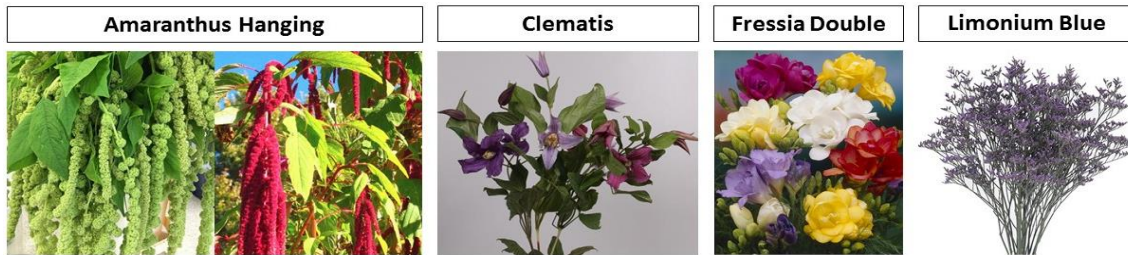

Botanica,LLC Price List for July 6th 2020 to July 10th 2020

972-313-9445 1-800-569-7004

Cut off time: Wednesday 4pm

Orders received after the cut off will be for Wednesday

	Prebook	Qty Break		
Alstroemerias				
Alstroemeria Perfecta (Ask your sales rep for colors or varieties available)	7.77	7.36	x	5
Alstroemeria Super Select (Ask your sales rep for colors or varieties available)	6.67	6.32	x	5
Gerber				
Gerber-Mini (Assorted 25 Stems Trays)	0.82	0.77	x	120
Gerber-Large (Assorted, 20-Stem Trays)	1.29	1.22	x	150
Chrysanthemums				
Cremons (Lavender, Purple, Red, White, Yellow)	7.03	6.66	x	5
Football Mums (Lavender, Purple, White, Yellow)	10.85	10.28	x	5
Spider Mum (Lavender, Yellow, Green, White)	7.20	6.82	x	5
Button (Green, Lavender, Purple, White, Yellow), Viking	4.09	3.87	x	5
Daisy, Cushion (Lavender, Red, Green, Yellow, Pink, Purple, Orinoco, White), Athos	3.99	3.78	x	5
Sunflower White	13.56	12.84	x	5
Sunflower Yellow Premium (10 stems)	14.61	13.84	x	5
Sunflower Yellow Regular Standard Medium (10 Stems)	12.52	11.86	x	5
Delphinium				
Larkspur (Pink, Purple, White)	10.10	9.57	x	5
Delphinium Belladonna Dark Blue Short	11.38	10.78	x	5
Delphinium Belladonna Dark Blue Tall	14.33	13.57	x	5
Delphinium Hybrid (Dark Blue, Lavender, Light Blue, White, Red, Purple)	16.00	15.16	x	5
Dry Items				
Dry Amaranthus Hanging Bleached	25.13	23.81	x	5
Dry Bunny Tail	10.74	10.18	x	5
Dry Craspedia Bleached	8.92	8.45	x	5
Dry Craspedia Tinted	8.92	8.45	x	5
Dry Lavender Blue	8.56	8.11	x	5
Dry Pampa Grass Brown	4.23	4.01	x	5
Dry Pennycrest Bleached	15.50	14.69	x	5
Dry Ruskus Tinted Ask for colors available	8.85	8.39	x	5
Dry Ruskus Bleached	10.36	9.81	x	5
Dry Wild Oat White	10.21	9.68	x	5
Dry Thistle White	14.95	14.17	x	5
Fillers				
Aster Matsumoto (Hot Pink, Purple, Red, Pink)	8.20	7.77	x	5
Aster Monte Cassino (Lavender, Purple, White)	4.08	3.86	x	5
Aster Solidago	4.08	3.86	x	5
Gypsophila Million Star	6.71	6.35	x	5
Gypsophila New Love	7.34	6.96	x	5
Gypsophila Xcellence	7.75	7.34	x	5
Limonium Blue Stream	7.54	7.15	x	5
Limonium Main Blue	9.03	8.56	x	5
Statice Seafoam	9.51	9.01	x	5
Super Lady (Pink, White)	6.99	6.62	x	5
Statice Assorted	6.03	5.72	x	5